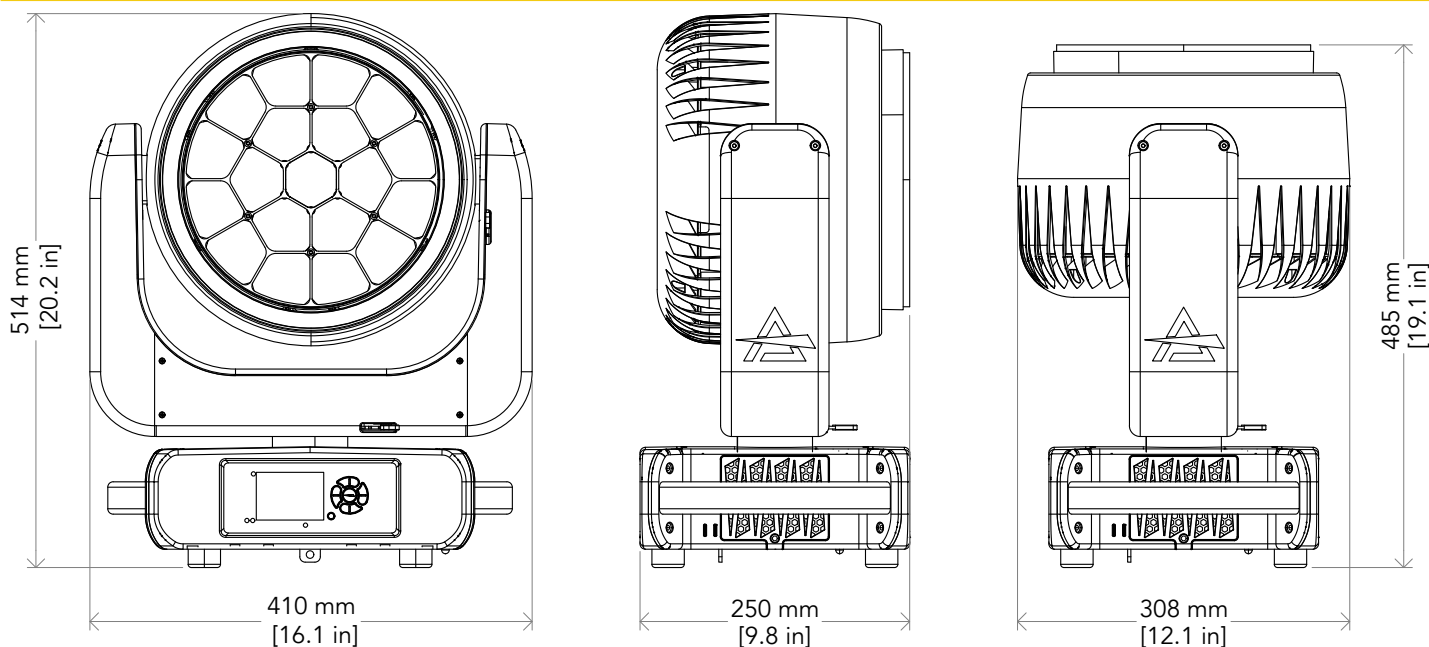

Astra Wash19Pix

ACCESSORIES

- FCLASTRAW19PIX Flight case for 4 pcs of ASTRAWASH19PIX
- ASTRAW19PEC Egg Crate for ASTRAWASH19PIX
- ASTRAW19MBCR Matt black cover for ring for ASTRAWASH19PIX and ASTRAWASH19PIXIP
- 9513FXWL03 Ass. 3x2.5mm TH07 cable, 16A 3p 230V CEE plug, MENAC3FXW socket, L.3 m
- 9533FXWL03 Ass. 3x2.5mm TH07 cable, SHUKO plug, MENAC3FXW socket, L.3m
- 958225L03 3x2.5mm TH07 Cable, 16A 3p PwCon MXW, 16A 3p PwCon FXW, L. 3m
- C6002B Slim aluminum clamp, 200kg loading, 48-51mm tubes, M10 bolt, Black
- RSR0630B Steel security cable for hanging bodies, inox steel shackle, L=60 cm, black
- TOUR53415L03 Dmx cable HC5340. CANC5MXX XLR 5p->CANC5FXX XLR (f) 5p, L.3m
- WSBBF1G5 BlackBox F-1 G5 transmitter, 2,45GHz & 5.2/5,8 GHz, DMX/RDM, 512Ch
- WSBBF1G6 BlackBox F-1 G6 transrec, 512ch, 2.45GHz, DMX&RDM,Bluetooth,G3,G4,G4S, G5, CRMX
- WSBBR512G5 BlackBox R-512 G5 receiver 512Ch, 2.45GHz & 5.8GHz, DMX/RDM optional
- WSBBR512G6 BlackBox R-512 G6 receiver 512Ch, 2.45GHz,DMX&RDM,Bluetooth,G3,G4,G4S,G5,CRMX
- OS24 Quick-lock omega bracket.
- UPBOX2 Firmware uploader kit, USB IN, 3-pin XLR DMX OUT

Astra Wash19Pix

TECHNICAL DRAWINGS

WEIGHT: 17,4 kg / 38.36 lb

PACKAGE CONTENT

- 1 x ASTRAWASH19PIX
- 1 x 1,5 meters power cable (SCHUKO plug - NEUTRIK POWERCON TRUE1 IP65)
- 1 x OS24
- User Manual

CERTIFICATIONS / APPROVALS

Conforms to UL STD. 1573
Certified to CSA STD: C22.2 NO. 166

Visit our website
for specifications and
tech documentations