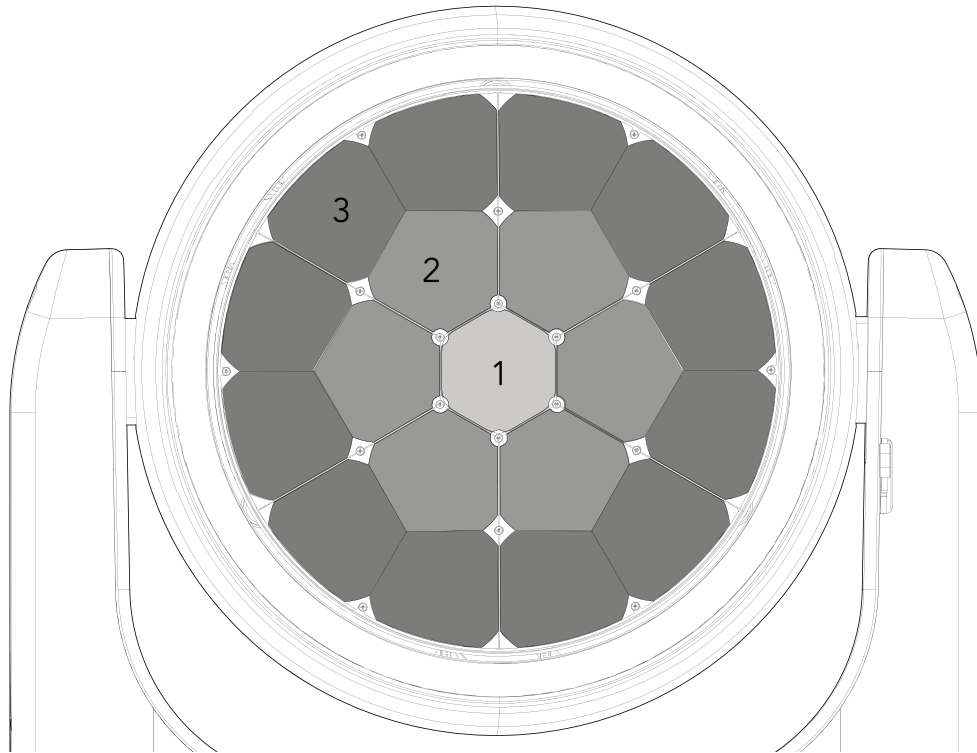

Astra Wash19Pix

LAYOUT

SECTION LAYOUT