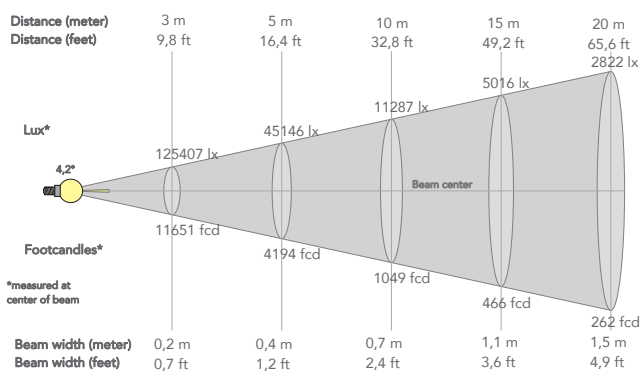

ELECTRICAL

- Mains power supply: 100-240V - 50/60Hz
- Max power consumption: 620 W
- Output (at 230V): 4 units on a single power line
- Power factor: > 0,95

PHYSICAL

- IP rating: 20
- Cooling: forced air with fan
- Suspension and fixing: any position with quick-lock omega brackets
- Pan / tilt lock: for transportation and maintenance
- Signal connection: Amphenol XLR 5p IN/OUT connectors
- Data connection: Neutrik Art-Net RJ45 IN/OUT
- Power connection: Neutrik powerCON TRUE1 IN/OUT connectors
- Dimensions (WxHxD): 410x514x250 mm
- Weight: 17,4 kg

Beam angle 50%	Field angle 10%	Cut off angle 2,5%	Intensity ratio in 120° cone	Intensity ratio in 90° cone
4,2°	6,3°	7,1°	100,0%	100,0%

BEAM INTENSITIES AND WIDTHS

Distance	1m	2m	3m	4m	5m	7,5m	10m	15m	20m	25m	30m	40m	50m
Distance	3,3ft	6,6ft	9,8ft	13,1ft	16,4ft	24,6ft	32,8ft	49,2ft	65,6ft	82ft	98,4ft	131,2ft	164ft
Lux	1128662lx	282166lx	125407lx	70541lx	45146lx	20065lx	11287lx	5016lx	2822lx	1806lx	1254lx	705lx	451lx
Footcand.	104856fcd	26214fcd	11651fcd	6554fcd	4194fcd	1864fcd	1049fcd	466fcd	262fcd	168fcd	117fcd	66fcd	42fcd
Beam wid.	0,1m	0,1m	0,2m	0,3m	0,4m	0,6m	0,7m	1,1m	1,5m	1,9m	2,2m	3m	3,7m
Beam wid.	0,2ft	0,5ft	0,7ft	1ft	1,2ft	1,8ft	2,4ft	3,6ft	4,9ft	6,1ft	7,3ft	9,7ft	12,2ft

PRESET 4.000 K

Beam angle 50%: 4°

Beam angle 50%	Field angle 10%	Cut off angle 2,5%	Intensity ratio in 120° cone	Intensity ratio in 90° cone
4,2°	6,3°	7,3°	100,0%	100,0%

BEAM INTENSITIES AND WIDTHS

Distance	1m	2m	3m	4m	5m	7,5m	10m	15m	20m	25m	30m	40m	50m
Distance	3,3ft	6,6ft	9,8ft	13,1ft	16,4ft	24,6ft	32,8ft	49,2ft	65,6ft	82ft	98,4ft	131,2ft	164ft
Lux	960954lx	240239lx	106773lx	60060lx	38438lx	17084lx	9610lx	4271lx	2402lx	1538lx	1068lx	601lx	384lx
Footcand.	89276fcd	22319fcd	9920fcd	5580fcd	3571fcd	1587fcd	893fcd	397fcd	223fcd	143fcd	99fcd	56fcd	36fcd
Beam wid.	0,1m	0,1m	0,2m	0,3m	0,4m	0,6m	0,7m	1,1m	1,5m	1,9m	2,2m	3m	3,7m
Beam wid.	0,2ft	0,5ft	0,7ft	1ft	1,2ft	1,8ft	2,4ft	3,6ft	4,9ft	6,1ft	7,3ft	9,7ft	12,1ft